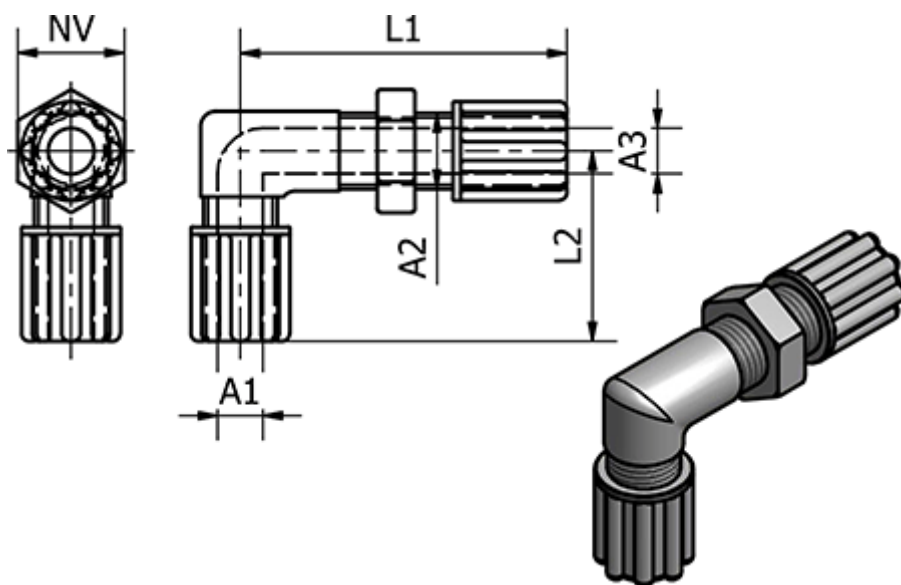

Article number: 58614041

Description: Push-on 140.41, Ø4/6, Ø4/6 - M10x1,0  
Angle Bulkhead

## Measures

Ext. Hose Diameter A1	= 4/6
Ext. Hose Diameter A3	= 4/6
L1	= 43
L2	= 25
NV	= 14
Thread A2	= M10x1,0